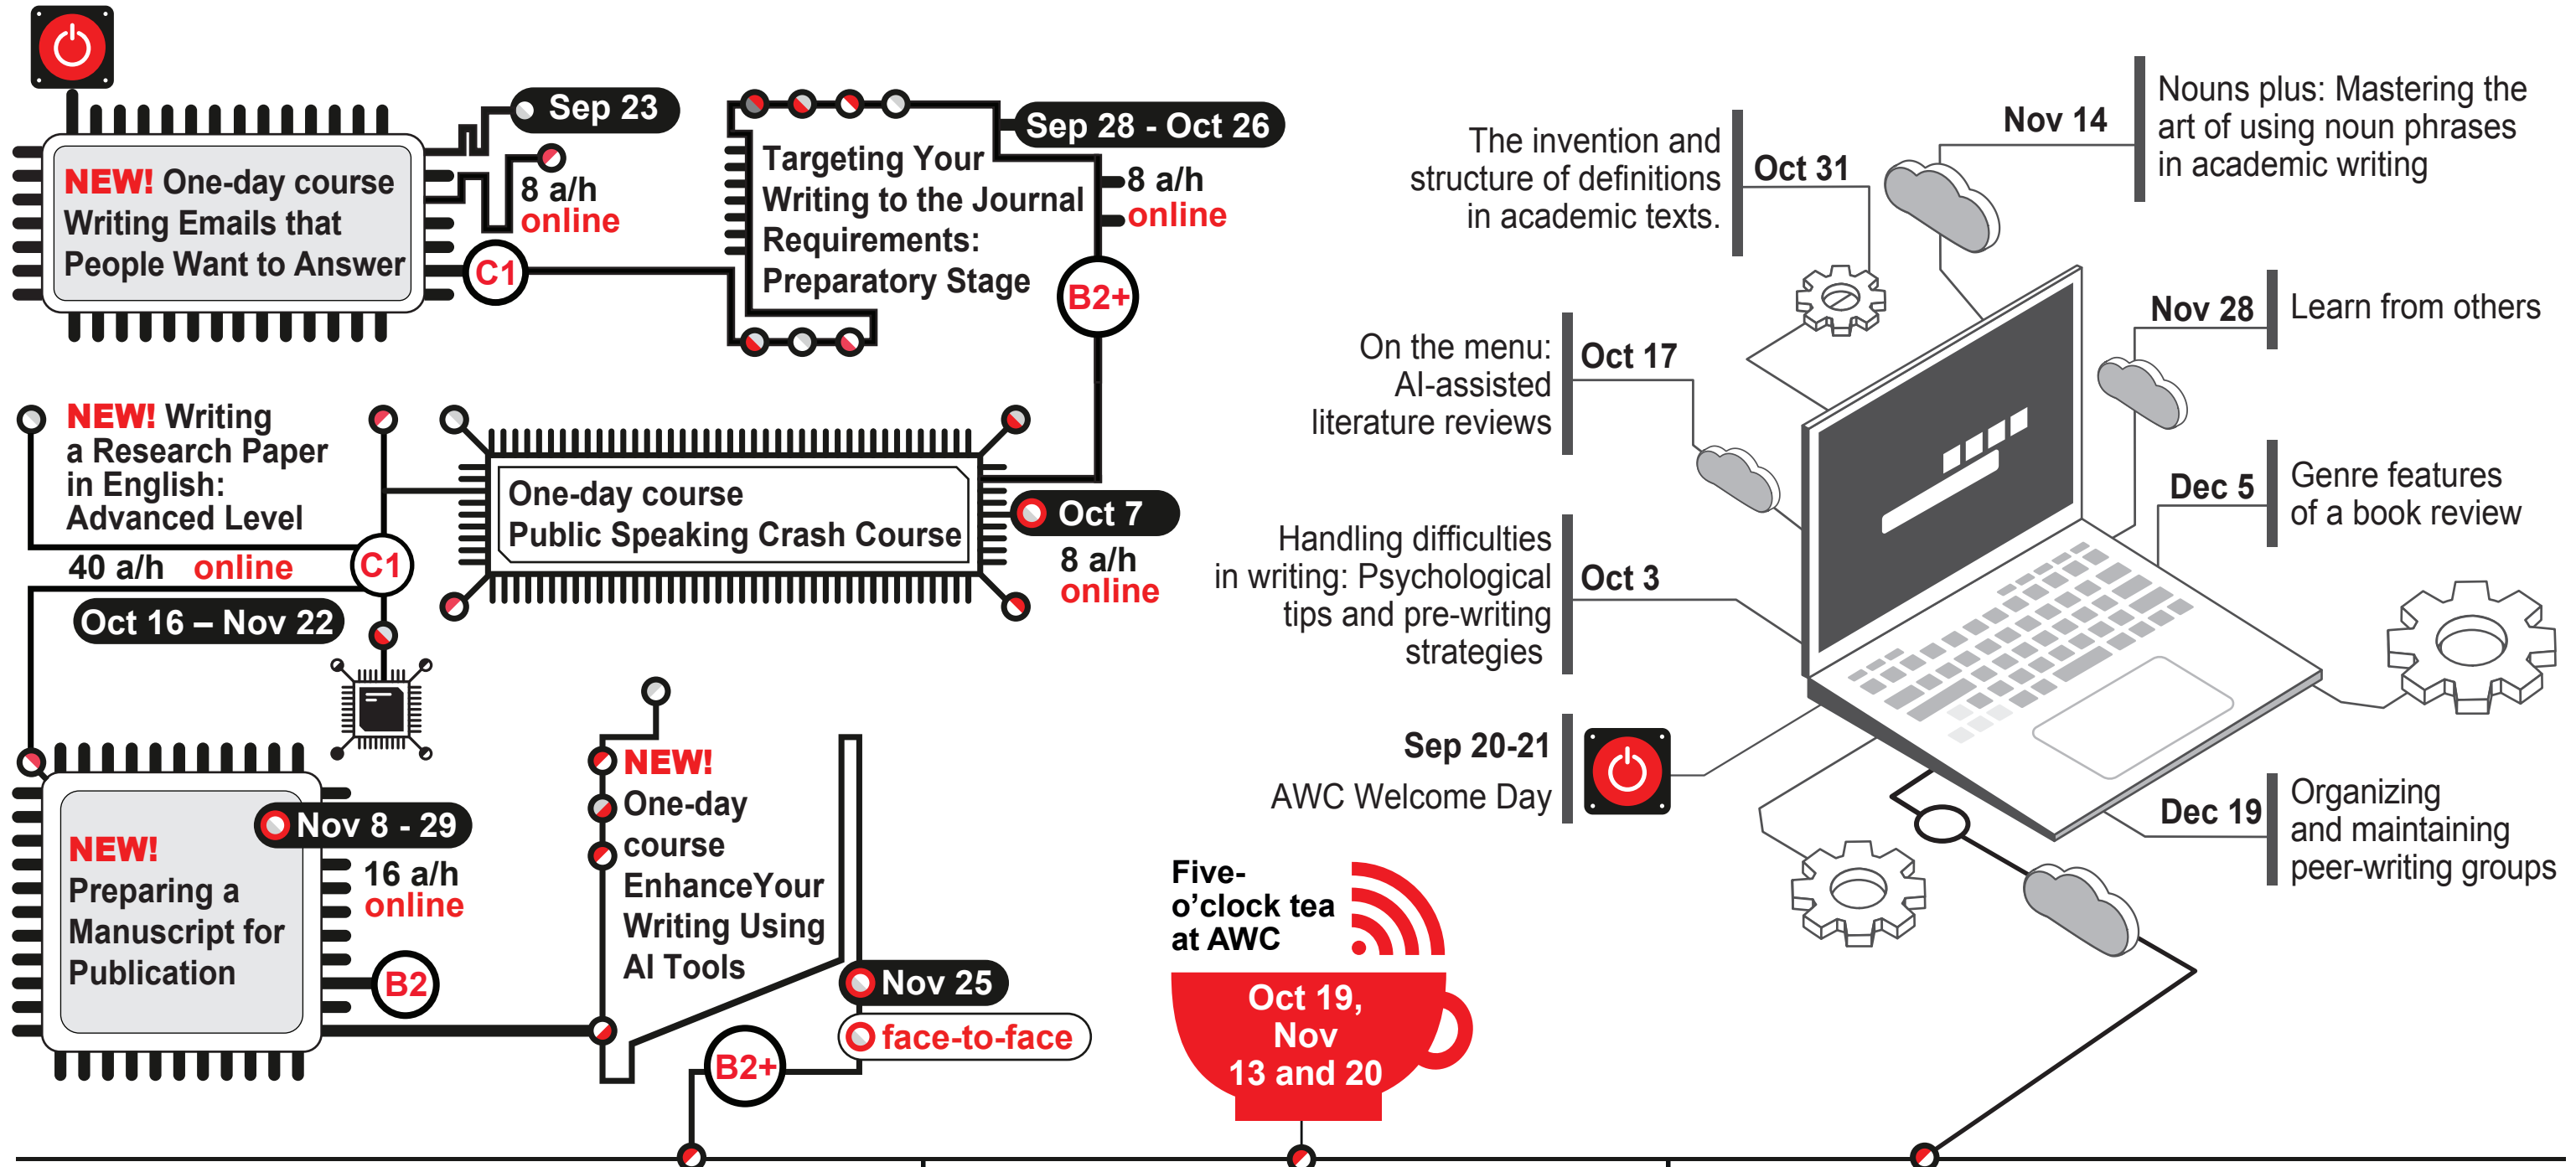

**HSE ACADEMIC
WRITING CENTER**

COURSES

**RIGHT TIME
TO WRITE**

WORKSHOPS

<https://academics.hse.ru/awc/>
youtube: @HSE Academic Writing Center

Individual consultations

5 days a week
128 sessions a month
4 consultants: